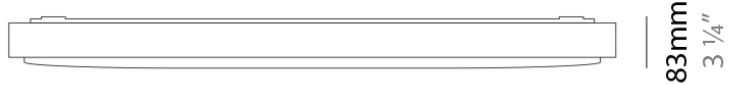

PROJECT	_____
TYPE	_____
NOTES	_____
QUANTITY	_____
DATE	_____

FLAT SURFACE

D12061

GENERAL

Series: Flat
Division: Design
Mounting Type: Surface
Mounting Location: Ceiling
Subcategory: Ambient

PHYSICAL

Shape: Rectangle
Length (mm): 597
Length (in): 23 1/2
Width (mm): 222
Width (in): 8 3/4
Height (mm): 83
Height (in): 3 1/4
Extension (mm): 83
Extension (in): 3 1/4
Weight (kg): 2.73
Weight (lbs): 6
Diffuser: Opal White Satin Acrylic
Fixture Finish: NIC
Fixture Material: Metal

ELECTRICAL

Number of Lamps: 2
Lamp Type: T5 Fluorescent
Bulb Included: Bulb Not Included
Total Output Wattage (W): 48
Max. Wattage Per Lamp (W): 24
Lamp Base: G5
Dimming: Phase Dimming (120Vac Only)
Driver Included: Yes
Driver Location: Integrated
Driver Type: Ballast - Universal
Input Voltage (V): 120 - 277
Upon Request: (Not included - see components) Integral: Phase dimming / Lutron

LED

OPTICAL

RATINGS AND CERTIFICATIONS

Certified By: CSA Certified to UL and CSA Standards
IP rating: IP20

597mm 23 1/2"