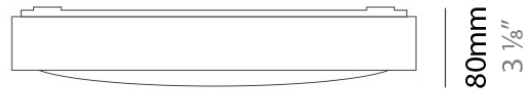

PHYSICAL

Shape: Square
Length (mm): 298
Length (in): 11 3/4
Width (mm): 298
Width (in): 11 3/4
Height (mm): 80
Height (in): 3 1/8
Extension (mm): 80
Extension (in): 3 1/8
Light Distribution: Direct
Weight (kg): 2.26
Weight (lbs): 5
Diffuser: Opal White Satin Acrylic
Fixture Finish: WHI
Fixture Material: Metal

LED

OPTICAL

RATINGS AND CERTIFICATIONS

Certified By: CSA Certified to UL and CSA Standards
IP rating: IP20

298mm 11 3/4"

| | |
|----------|-------|
| PROJECT | _____ |
| TYPE | _____ |
| NOTES | _____ |
| QUANTITY | _____ |
| DATE | _____ |